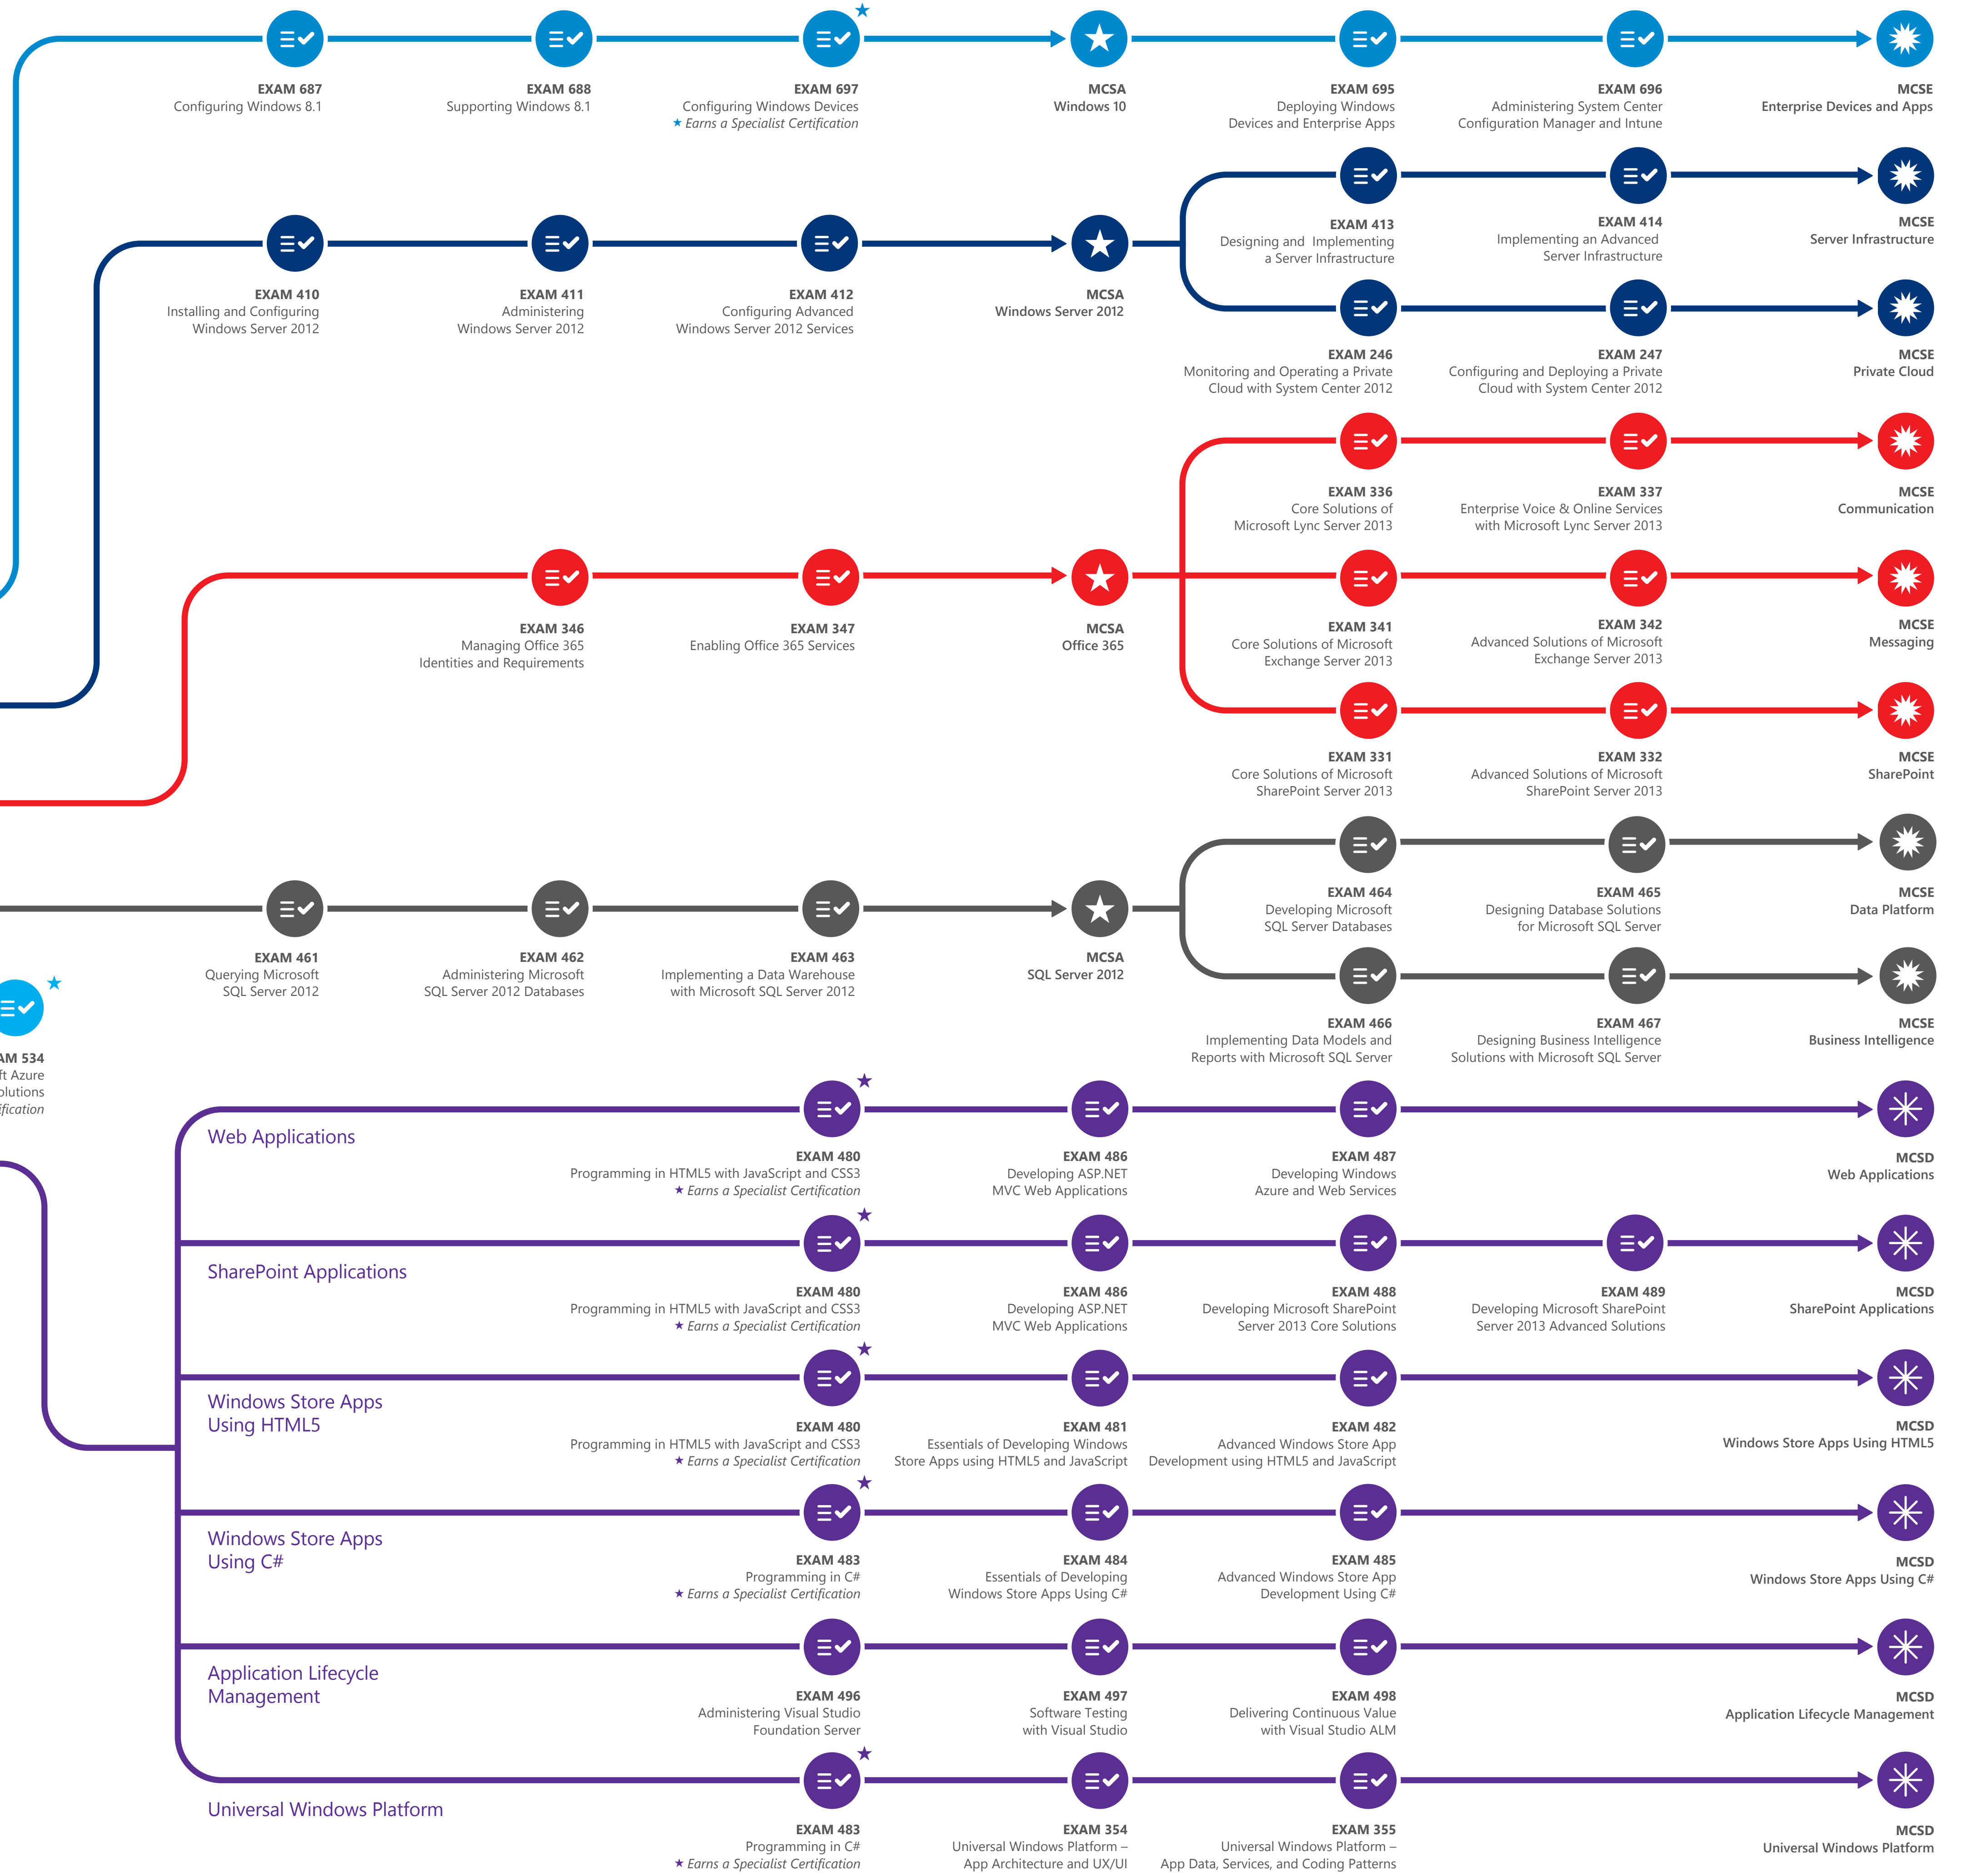

Certification Roadmap

Choose your path, and begin your journey to success.

Microsoft Certifications are the premier credentials for professional technologists. Throughout their career, the world's most sought-after IT professionals and developers turn to Microsoft training and certification to stay sharp. So choose your path and build your skills. Whether you're new to the field or a seasoned pro, the knowledge, experience and validation that you'll gain will ensure your personal journey leads to professional success. Learn more at www.microsoft.com/learning

Microsoft Official Exam
Exams are available around the world and online. Learn more at www.microsoft.com/learning

MCSA: Microsoft Certified Solutions Associate

MCSE: Microsoft Certified Solutions Expert

MCSD: Microsoft Certified Solutions Developer

* Specialist Certification